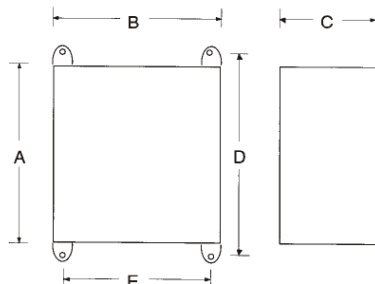

MENNEKES
 Electrical Products
 277 Fairfield Road
 Fairfield, NJ 07004
 800-882-7584
 www.MENNEKES.com

ENCLOSED FUSIBLE DISCONNECT SWITCHES

60A-200A

SWITCH RATINGS:

UL General Purpose Rating	Maximum Horsepower Rating								Wire Size for Terminal Lugs
	Single Phase			Three Phase					
	120V	200V	240V	200V	208V	240V	480V	600V	
60	3	7.5	10	15	15	15	30	50	#14-4
100	5	10	15	25	25	30	60	75	#14-2/0
200	-	-	-	50	50	60	125	150	#6-300 kcmil

ENCLOSURE DIMENSIONS NON-METALLIC, NEMA 4X

MODEL NO.	A	B	C*	D	E	Weight Lbs.
ME 60FDS3A	10.00"	8.00"	7.00"	6.00"	10.75"	10.21
ME 100FDS3A	14.00"	12.00"	7.00"	10.00"	14.94"	15.54
ME 200FDS4A	24.00"	16.00"	9.80"	18.18"	32.16"	42.74

*Enclosure Depth Only. Does not reflect 2" Handle.

HANDLE DIMENSIONS

Drawing Not to Scale