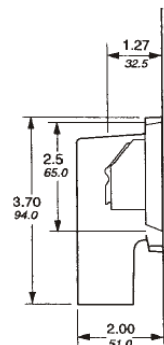

MENNEKES
 Electrical Products
 277 Fairfield Road
 Fairfield, NJ 07004
 800-882-7584
 www.MENNEKES.com

ENCLOSED FUSIBLE DISCONNECT SWITCHES

60A-200A

SWITCH RATINGS:

UL General Purpose Rating	Maximum Horsepower Rating								Wire Size for Terminal Lugs
	Single Phase			Three Phase					
	120V	200V	240V	200V	208V	240V	480V	600V	
60	3	7.5	10	15	15	15	30	50	#14-4
100	5	10	15	25	25	30	60	75	#14-2/0
200	-	-	-	50	50	60	125	150	#6-300 kcmil

ENCLOSURE DIMENSIONS NON-METALLIC, NEMA 4X

MODEL NO.	A	B	C*	D	E	Weight Lbs.
ME 60FDS3A	10.00"	8.00"	7.00"	6.00"	10.75"	10.21
ME 100FDS3A	14.00"	12.00"	7.00"	10.00"	14.94"	15.54
ME 200FDS4A	24.00"	16.00"	9.80"	18.18"	32.16"	42.74

*Enclosure Depth Only. Does not reflect 2" Handle.

HANDLE DIMENSIONS

Drawing Not to Scale